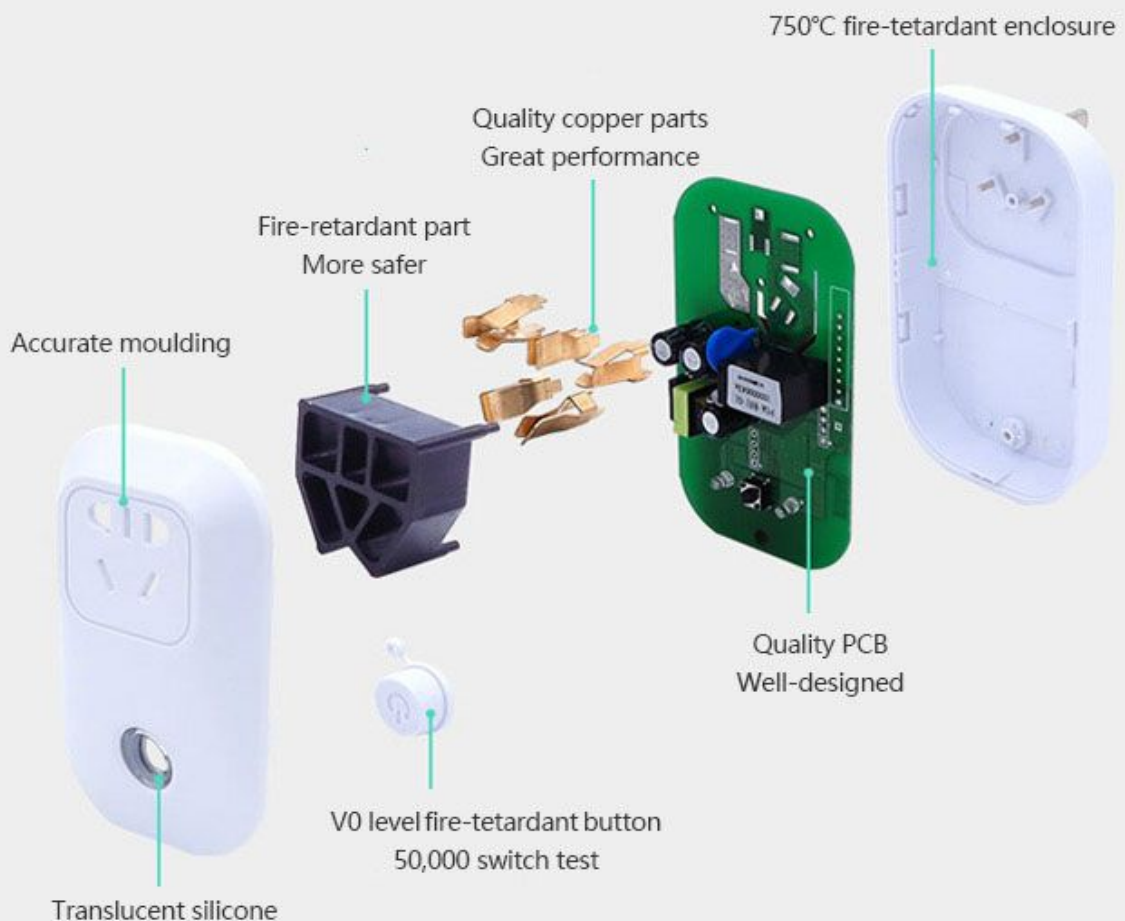

Remote Control

Smart Timer

Voice Control

Energy Saving

Voice Control with Amazon Alexa and Google Assistant Works With IFTTT

IFTTT helps your devices and apps work together in new ways

Product Details