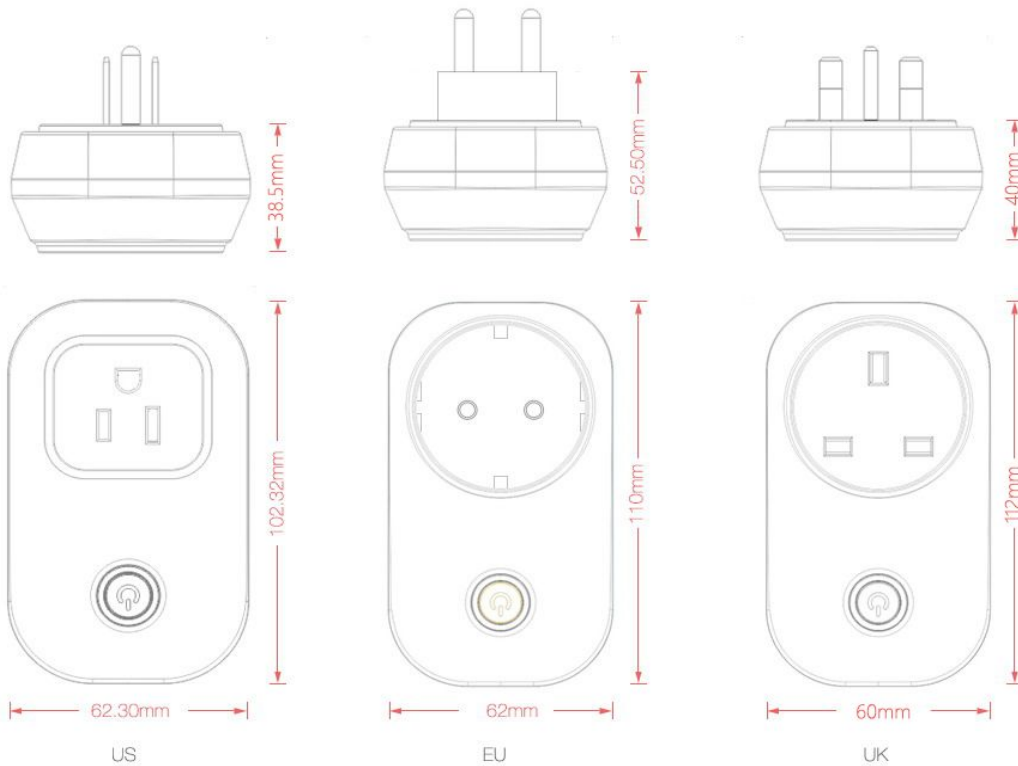

CN/AU

Model: Sonoff S20

Wireless Standard: 802.11 b/g/n

Color: White

Enclosure Material: Fire-retardant PC

Security: WPA/WPA2

Power Supply: 90-250V AC

Max. Current: 10A

Max. Power: 2200W

Operating Temp.: 0°C-40°C

Operating Hum.: 5%-90%

S20 EU Type F

I M 1 6 0 3 0 8 0 0 1

Countries: Russia Germany Italy
 Denmark Greece Spain Portugal
 Netherlands Hungary Norway ...

S20 EU Type E